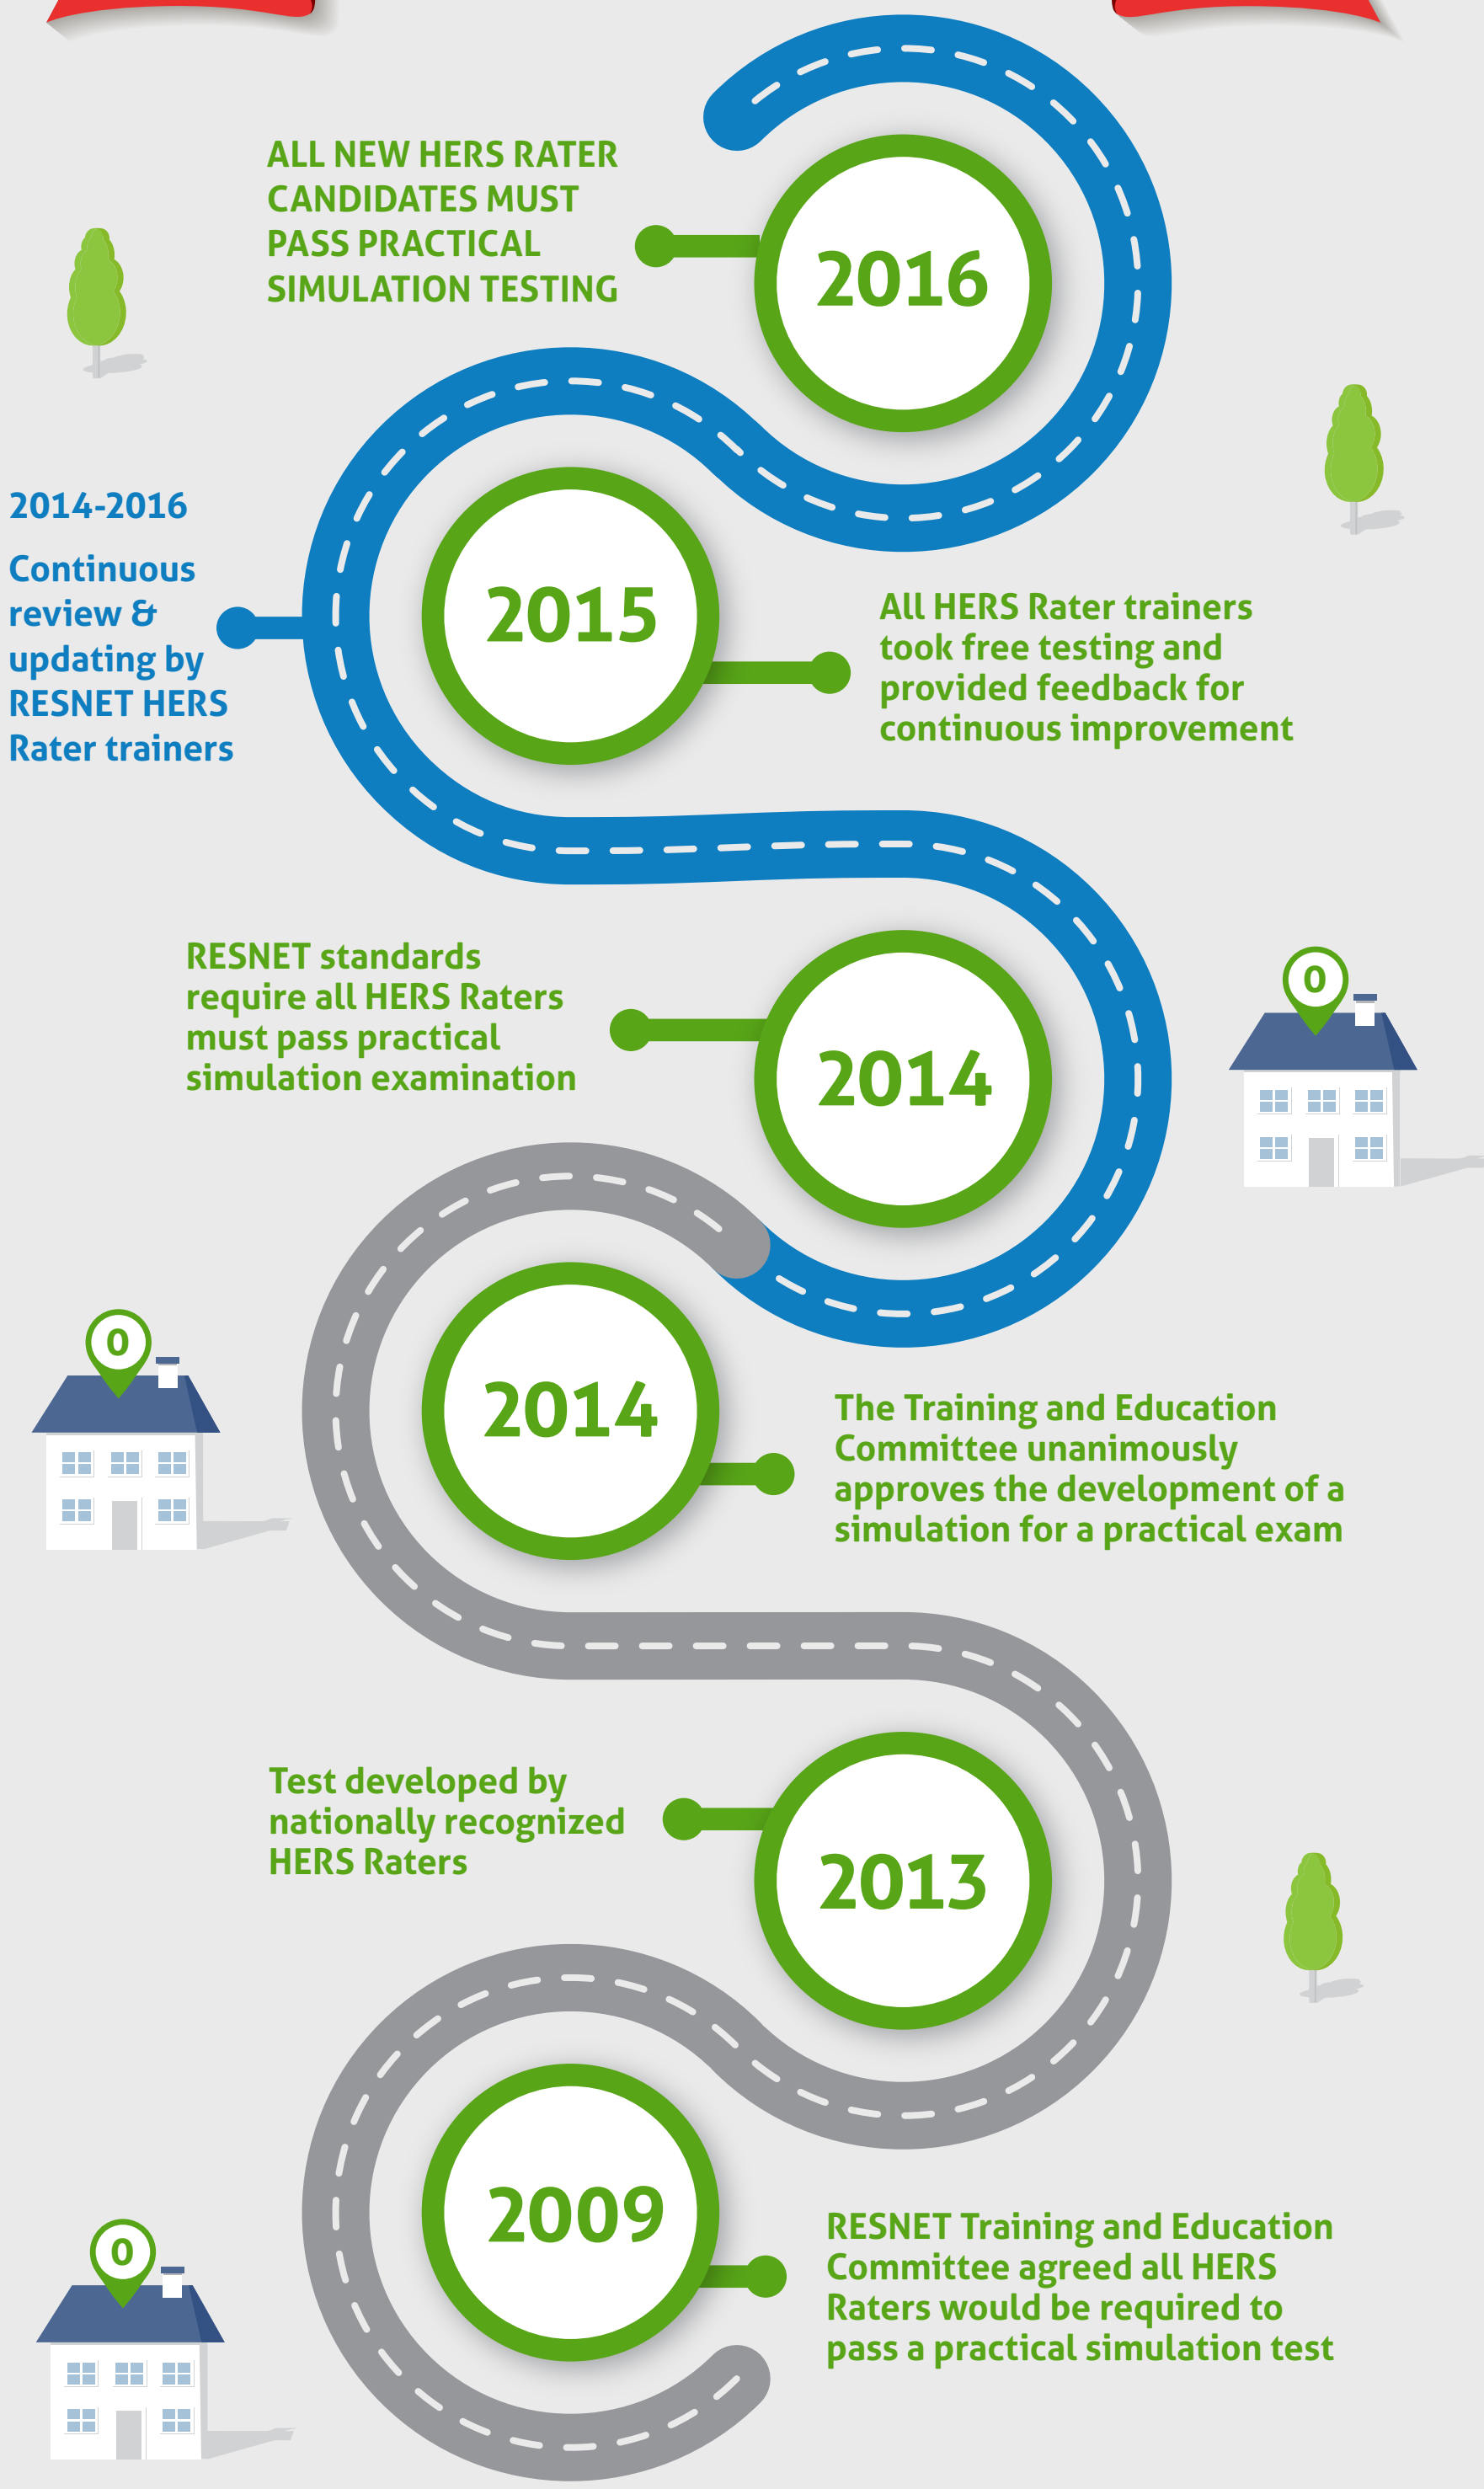

RESNET HERS PRACTICAL SIMULATION TESTING

- ✓ Easy to replicate for consistent testing
- ✓ Helps people learn new processes
- ✓ Less expensive; no damage to equipment or to the home
- ✓ More time to learn and make decisions than field testing
- ✓ Less of a learning curve to get started in the real world
- ✓ Reinforces learned material

RESNET SIMULATION TESTING DEVELOPMENT

RESOURCES FOR SUCCESS

7 Online Videos

Testing Instructions

Pre-test Training